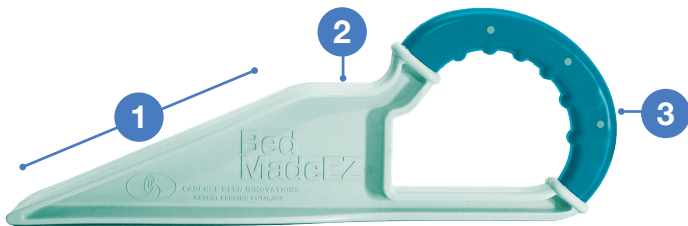

1. **1** Length assures maximum lift with minimal physical effort.
2. **2** Ledge allows mattress to rest in raised position.
3. **3** Ergonomic rubber handle allows multiple gripping positions.

Proudly Made In The USA

Bed MadeEZ Mattress Lifter					
Product	SKU#	Unit Weight	Case Quantity	Case Weight	Cubic Feet
Bed MadeEZ	11151	14 oz.	24	26 lbs.	2.1